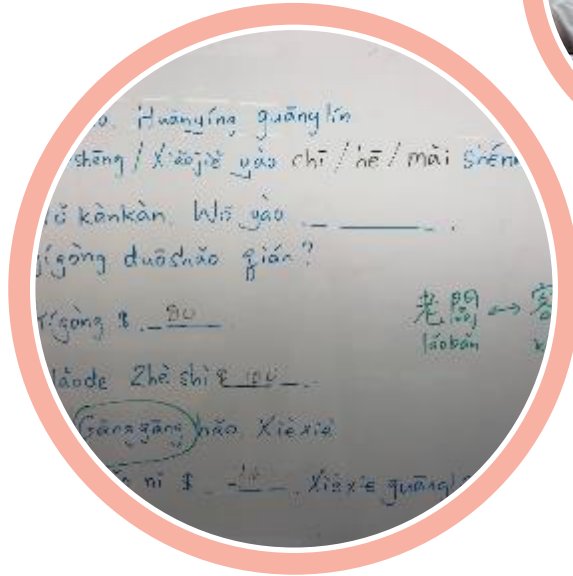

Mandarin Course

✓ Oral Communication

✓ Practical Is The Key

✓ Interesting and interactive

✓ Customized course content